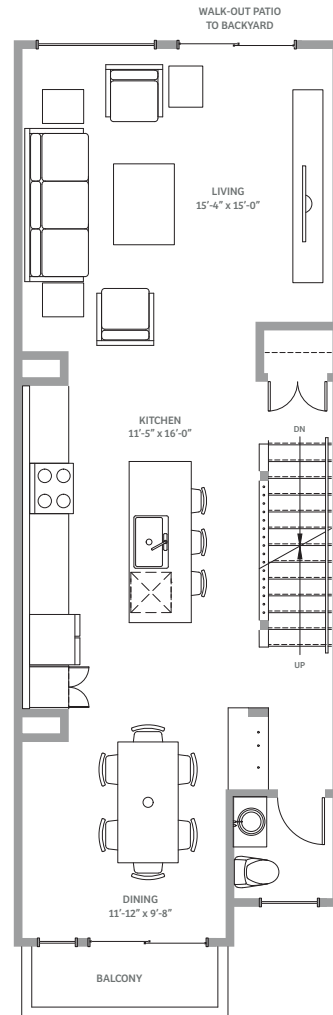

TRELLIS

AT GLENMORE VALLEY LANDING

PLAN B

3 BEDROOM
2.5 BATHROOM

TOTAL SQ FT
1,531

LOWER FLOOR
139 SQ FT

MAIN FLOOR
710 SQ FT

UPPER FLOOR
682 SQ FT