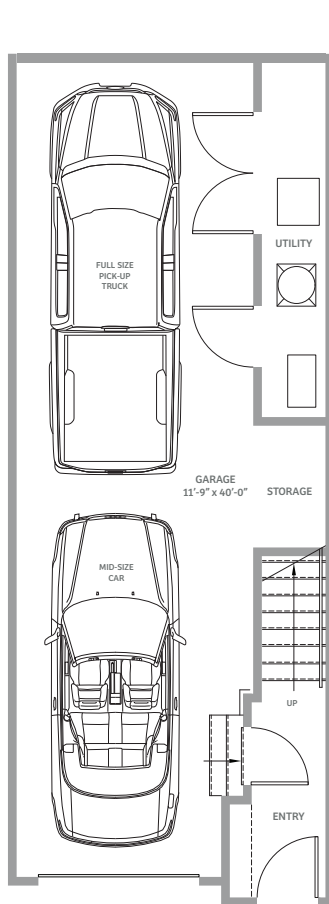

TRELLIS

AT GLENMORE VALLEY LANDING

PLAN B

3 BEDROOM
2.5 BATHROOM

TOTAL SQ FT
1,531

LOWER FLOOR
139 SQ FT

MAIN FLOOR
710 SQ FT

UPPER FLOOR
682 SQ FT