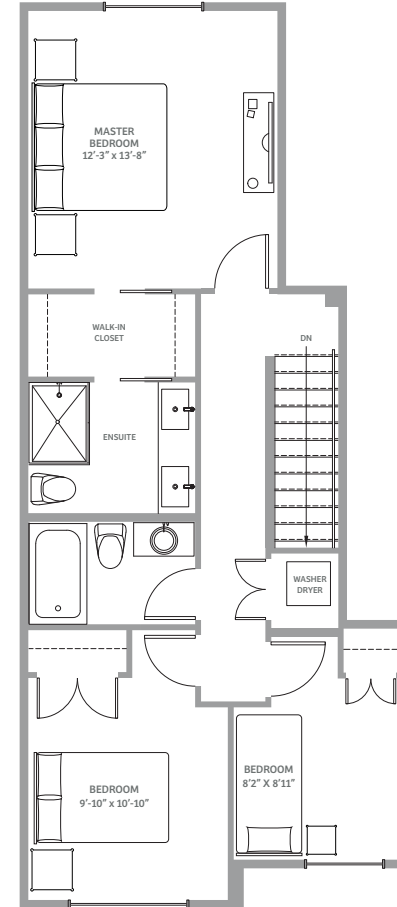

TRELLIS

AT GLENMORE VALLEY LANDING

PLAN B

3 BEDROOM
2.5 BATHROOM

TOTAL SQ FT
1,531

LOWER FLOOR
139 SQ FT

MAIN FLOOR
710 SQ FT

UPPER FLOOR
682 SQ FT