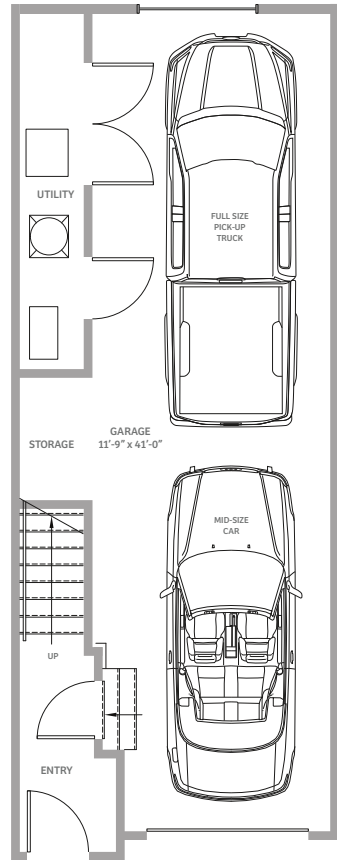

## PLAN B1 / B2

3 BEDROOM  
2.5 BATHROOM

TOTAL INTERIOR FINISHED:  
1,625 SQ FT  
ROOFTOP PATIO: 343 SQ FT

**LOWER FLOOR**  
139 SQ FT

**MAIN FLOOR**  
710 SQ FT

**UPPER FLOOR**  
704 SQ FT

**PATIO ACCESS | ROOFTOP PATIO**  
72 SQ FT | 343 SQ FT