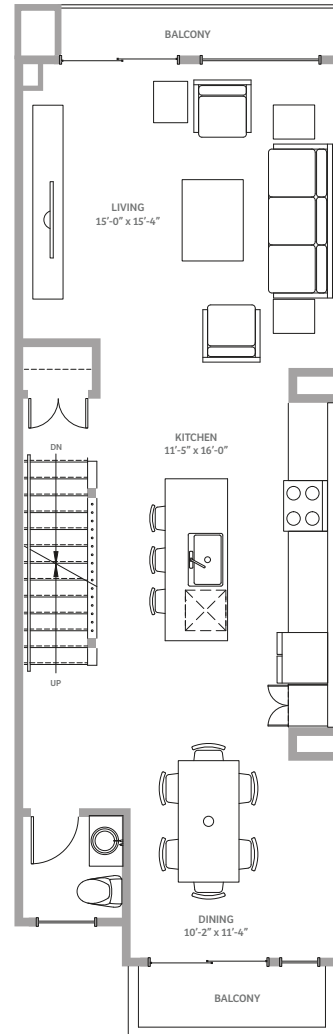

## PLAN B1 / B2

3 BEDROOM  
2.5 BATHROOM

TOTAL INTERIOR FINISHED:  
1,625 SQ FT  
ROOFTOP PATIO: 343 SQ FT

**LOWER FLOOR**  
139 SQ FT

**MAIN FLOOR**  
710 SQ FT

**UPPER FLOOR**  
704 SQ FT

**PATIO ACCESS | ROOFTOP PATIO**  
72 SQ FT | 343 SQ FT