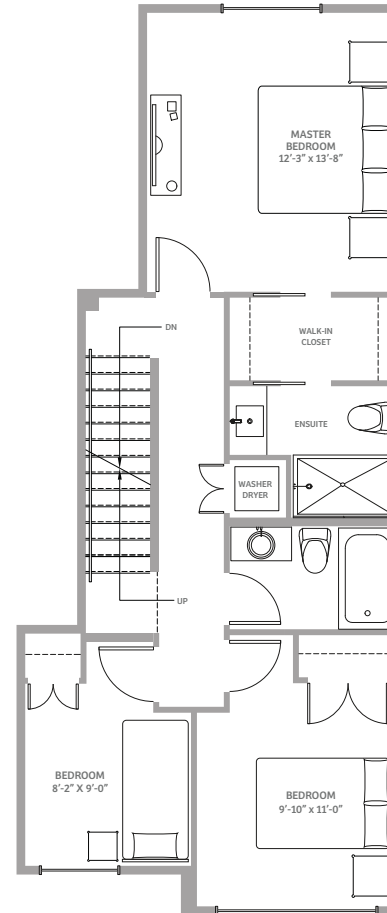

## PLAN B1 / B2

3 BEDROOM  
2.5 BATHROOM

TOTAL INTERIOR FINISHED:  
1,625 SQ FT  
ROOFTOP PATIO: 343 SQ FT

**LOWER FLOOR**  
139 SQ FT

**MAIN FLOOR**  
710 SQ FT

**UPPER FLOOR**  
704 SQ FT

**PATIO ACCESS | ROOFTOP PATIO**  
72 SQ FT | 343 SQ FT