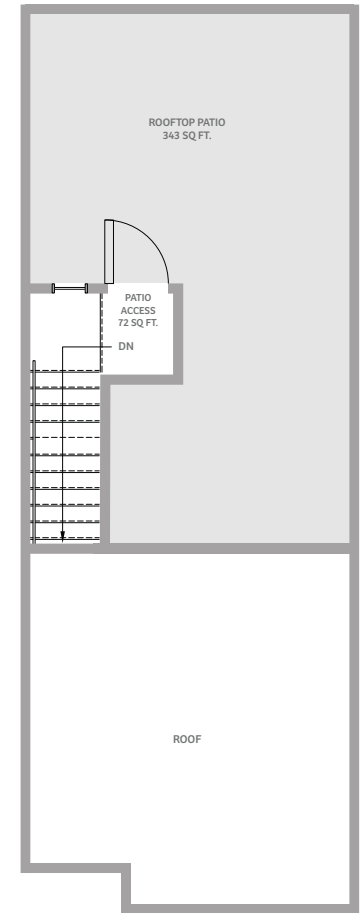

## PLAN B1 / B2

3 BEDROOM  
2.5 BATHROOM

TOTAL INTERIOR FINISHED:  
1,625 SQ FT  
ROOFTOP PATIO: 343 SQ FT

**LOWER FLOOR**  
139 SQ FT

**MAIN FLOOR**  
710 SQ FT

**UPPER FLOOR**  
704 SQ FT

**PATIO ACCESS | ROOFTOP PATIO**  
72 SQ FT | 343 SQ FT