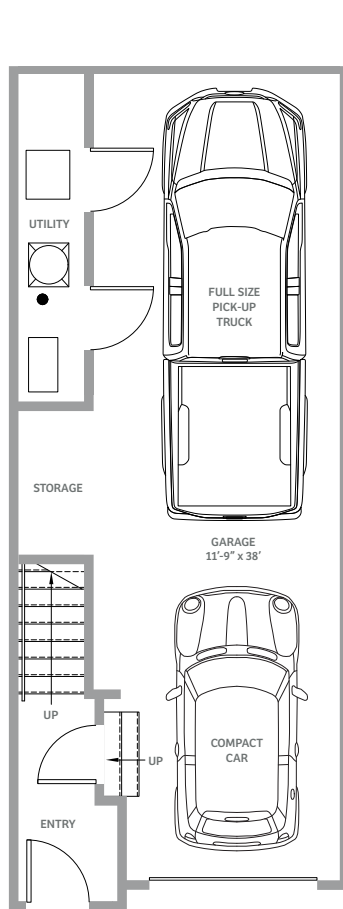

TRELLIS

AT GLENMORE VALLEY LANDING

PLAN A

3 BEDROOM
2.5 BATHROOM

TOTAL SQ FT
1,512

LOWER FLOOR
139 SQ FT

MAIN FLOOR
680 SQ FT

UPPER FLOOR
693 SQ FT