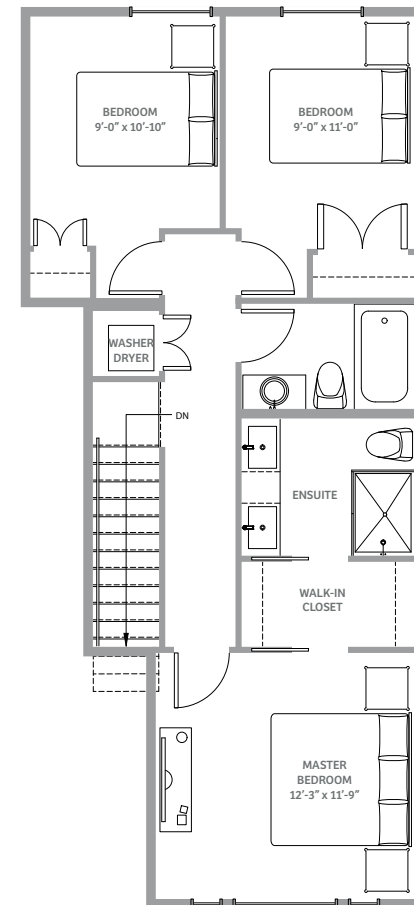

TRELLIS

AT GLENMORE VALLEY LANDING

PLAN A

3 BEDROOM
2.5 BATHROOM

TOTAL SQ FT
1,512

LOWER FLOOR
139 SQ FT

MAIN FLOOR
680 SQ FT

UPPER FLOOR
693 SQ FT