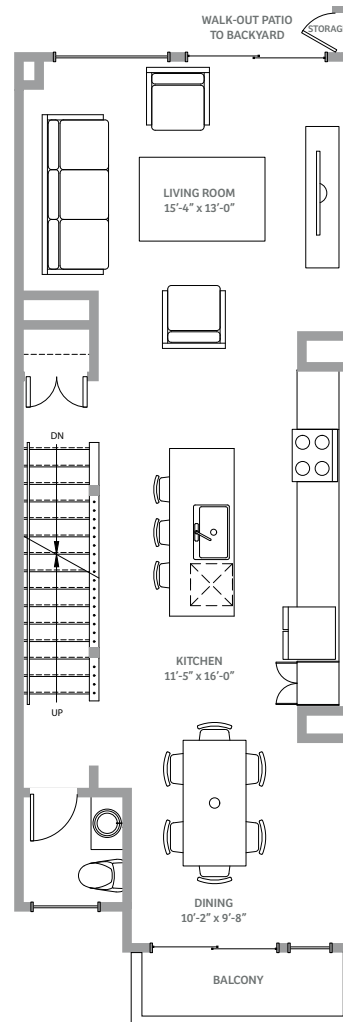

TRELLIS

AT GLENMORE VALLEY LANDING

PLAN A

3 BEDROOM
2.5 BATHROOM

TOTAL SQ FT
1,512

LOWER FLOOR
139 SQ FT

MAIN FLOOR
680 SQ FT

UPPER FLOOR
693 SQ FT