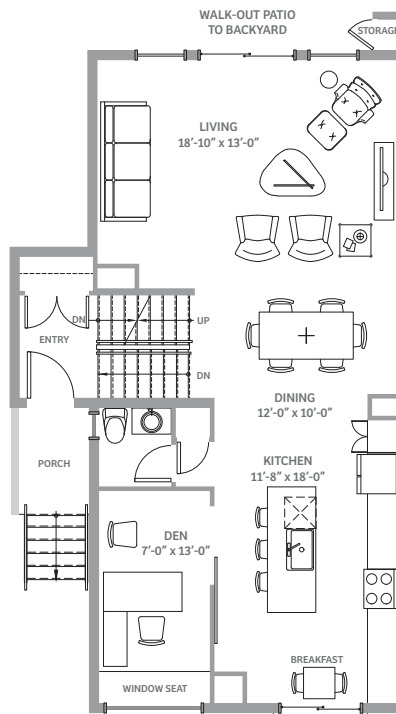

TRELLIS

AT GLENMORE VALLEY LANDING

PLAN C

4 BEDROOM + DEN
3.5 BATHROOM

TOTAL SQ FT
2,224

Please note, in Plan C units 19,25,31,37, the window size is slightly smaller and there is an extra storage space (approx. 7 sq ft) in the ensuite.