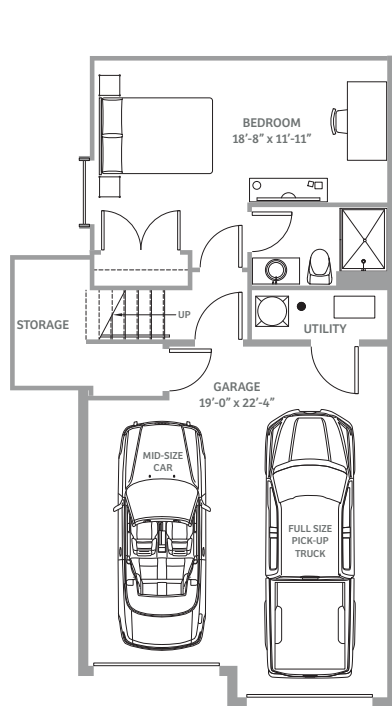

TRELLIS

AT GLENMORE VALLEY LANDING

PLAN C

4 BEDROOM + DEN
3.5 BATHROOM

TOTAL SQ FT
2,224

Please note, in Plan C units 19,25,31,37, the window size is slightly smaller and there is an extra storage space (approx. 7 sq ft) in the ensuite.