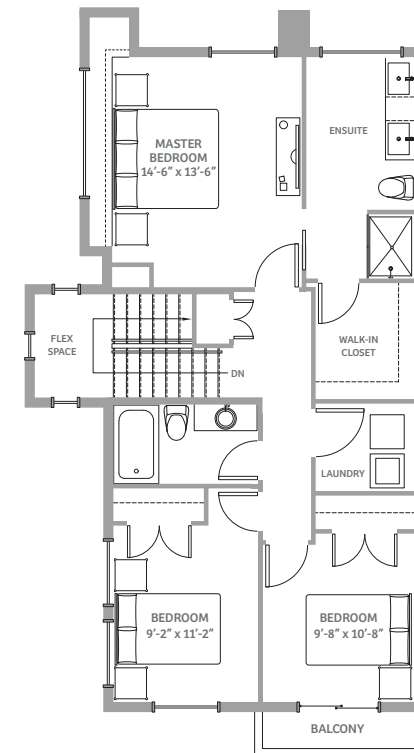

TRELLIS

AT GLENMORE VALLEY LANDING

PLAN C

4 BEDROOM + DEN
3.5 BATHROOM

TOTAL SQ FT
2,224

Please note, in Plan C units 19,25,31,37, the window size is slightly smaller and there is an extra storage space (approx. 7 sq ft) in the ensuite.